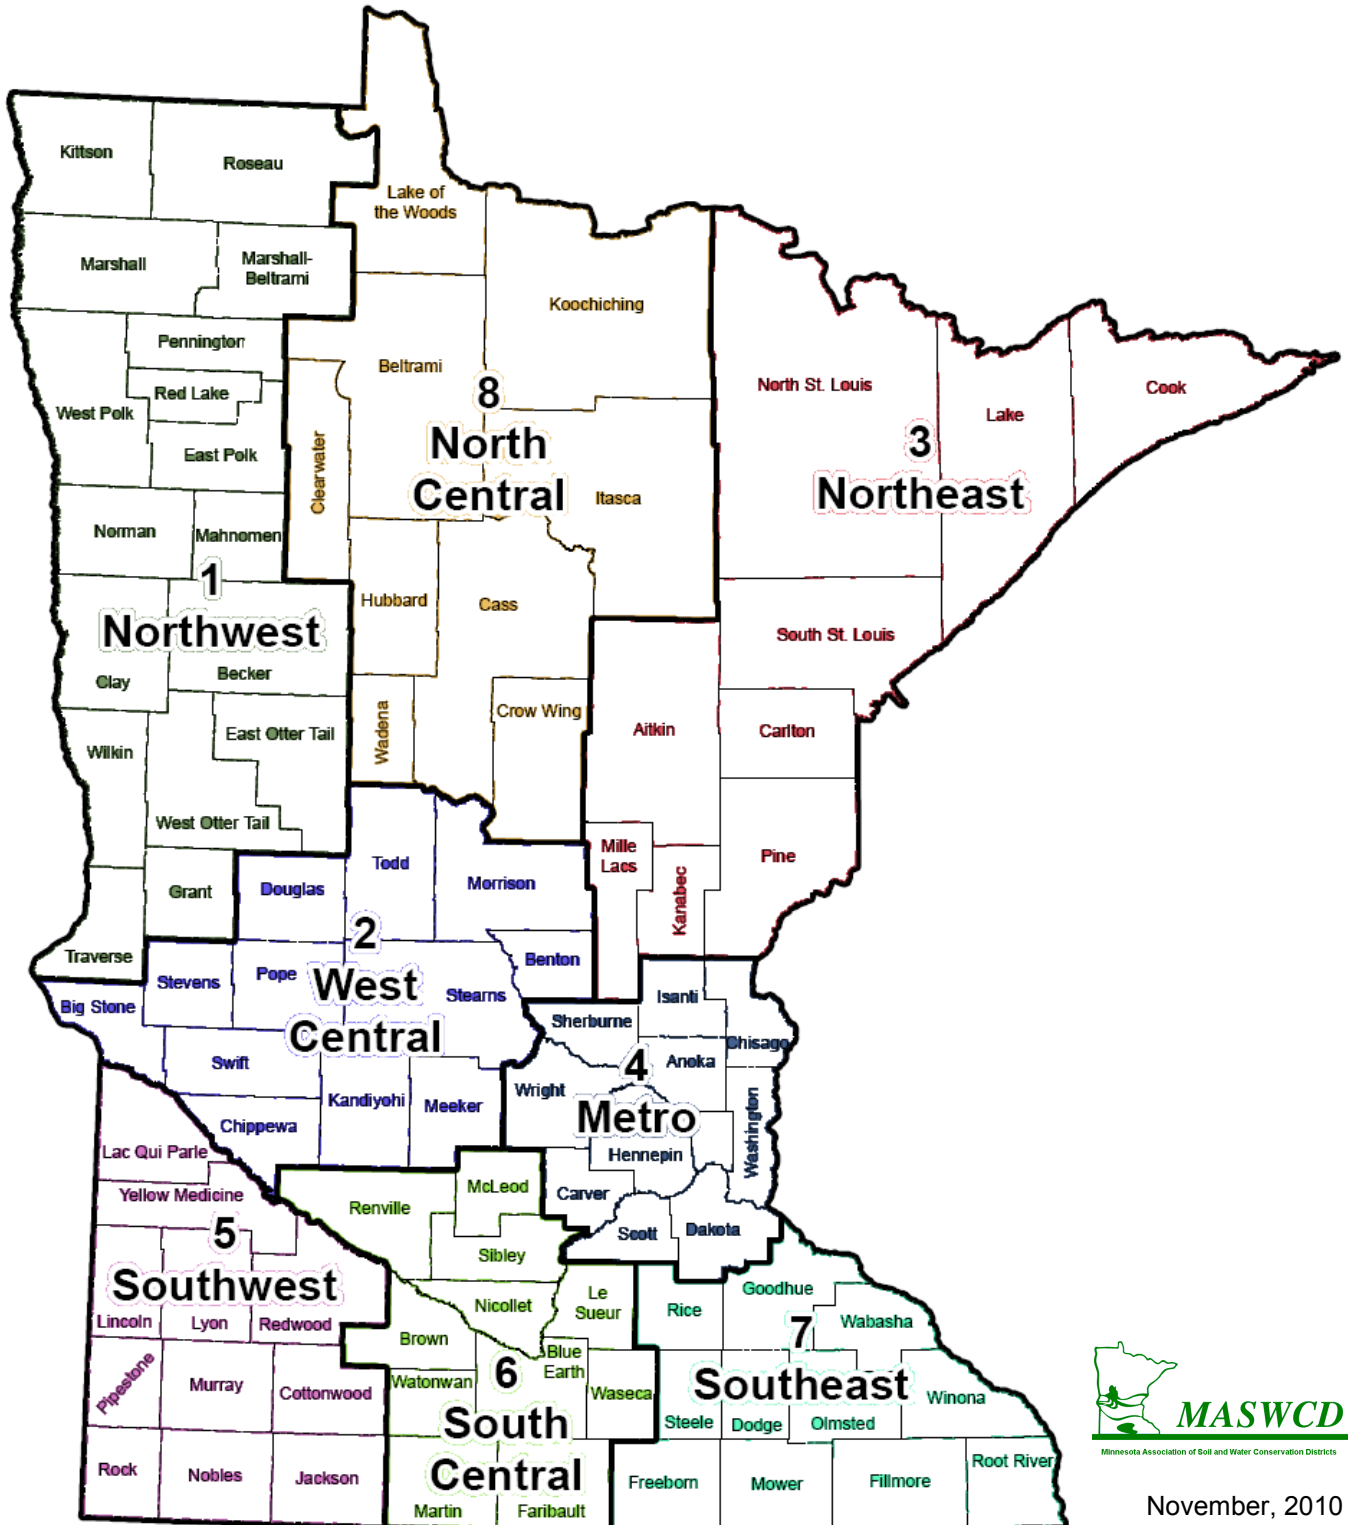

# Minnesota Association of Soil & Water Conservation Districts Area Map

November, 2010